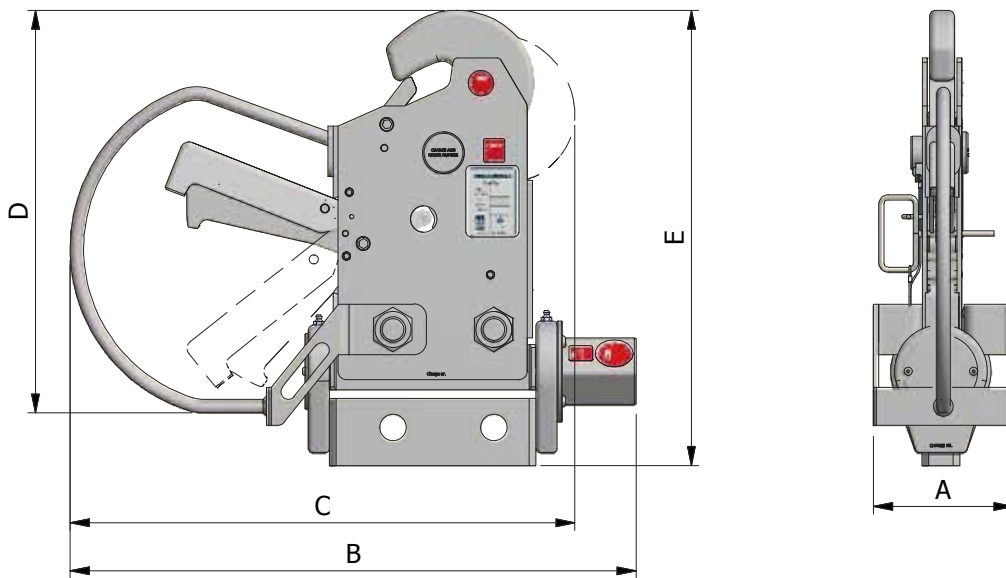

## PROTECTION HANDLE

**HOOKS**  
SAFETY QUICK RELEASE HOOKS

The protection handle will protect the release handle from getting damaged. The protection handle fits over the HSL swivel joint and allows it to move freely.

PART NO.	FITS	A	B	C	D	E	WEIGHT
HH000025	HMKST 3,5	136	557	498	371	435	1,8 kg
HH000073	HMKST 5 & 8	166	674	601	479	541	2,8 kg
HH003062	HMKST 15	189	677	627	479	569	2,8 kg