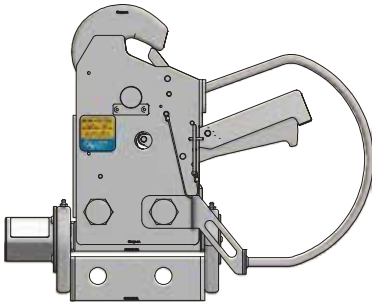

## PROTECTION HANDLE

**HOOKS**  
SAFETY QUICK RELEASE HOOKS

The protection handle will protect the release handle from getting damaged. The protection handle fits over the HSL swivel joint and allows it to move freely.

PART NO.	FITS	A	B	C	D	E	WEIGHT
HH000025	HMKST 3,5	136	557	498	371	435	1,8 kg
HH000073	HMKST 5 & 8	166	674	601	479	541	2,8 kg
HH003062	HMKST 15	189	677	627	479	569	2,8 kg